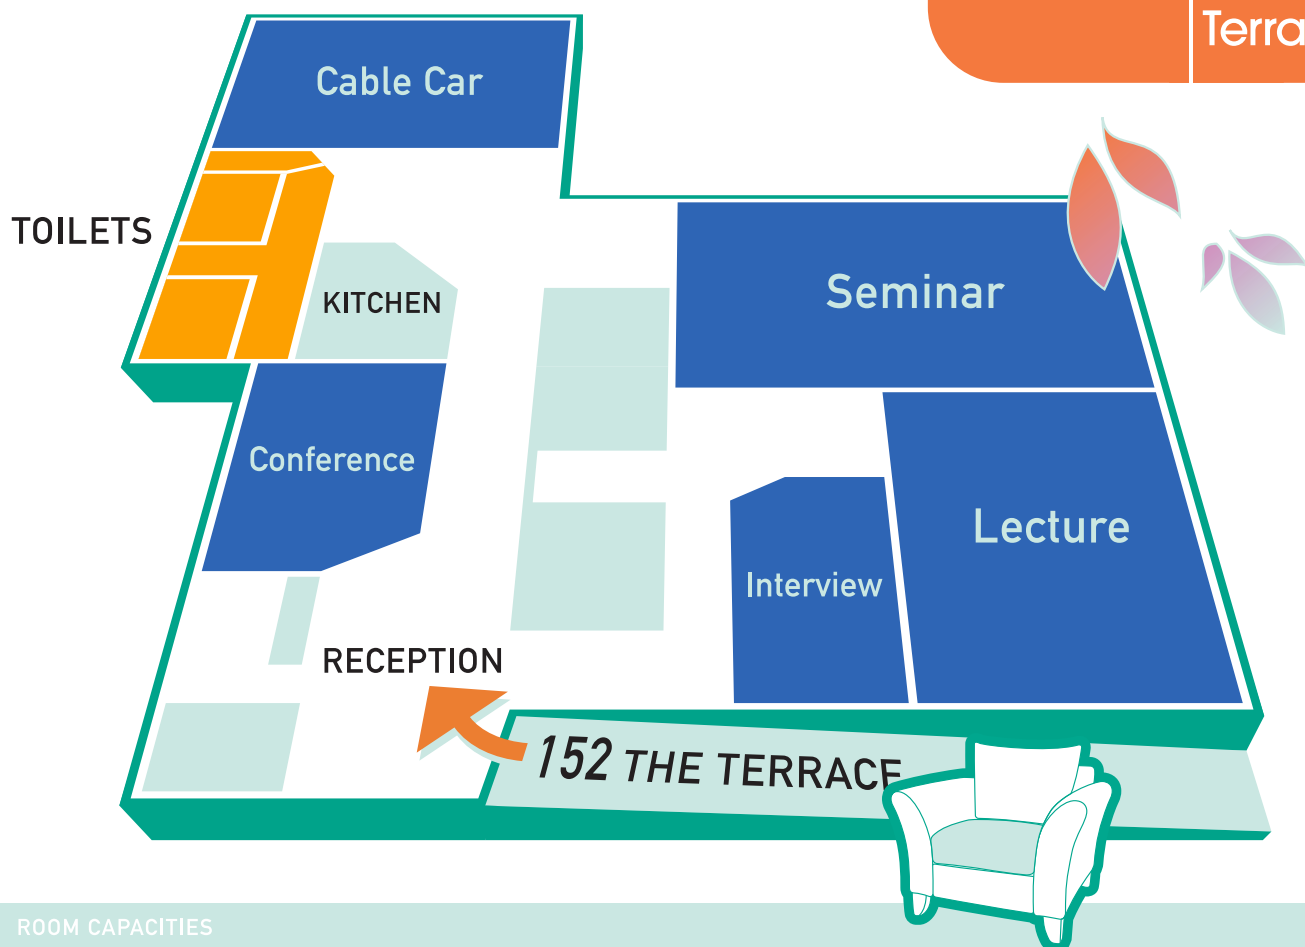

Meetings
On The
Terrace

ROOM CAPACITIES

ROOM	SIZE (m)	U-SHAPE	CLASSROOM	BOARDROOM	THEATRE
SEMINAR & LECTURE COMBINED	20 x 11	28	50	45	100
SEMINAR	10 x 11	28	35	30	70
LECTURE	10 x 07	16	20	20	45
CABLE CAR	10 x 06	16	20	20	35

BREAKOUT ROOMS

Boardroom seating for 4-10 persons

ENQUIRE NOW

- > natural light
- > air conditioning
- > natural ventilation
- > high ceilings
- > single level access
- > wireless access
- > combining rooms
- > evening rates
- > whiteboards, data projectors, screens, flipcharts, audio/video